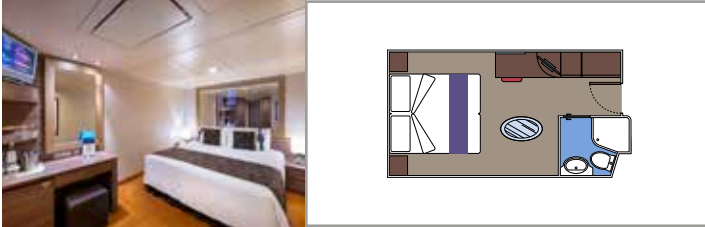

INTERIOR

INCLUDED FACILITIES

Comfortable double bed or single beds (on request)

Bathroom with shower, vanity area with hairdryer

Interactive TV, telephone, safe, minibar and air conditioning

Wifi connection available (for a fee)

DELUXE INTERIOR

IR2

≈17 10-13 4

› Medium deck location