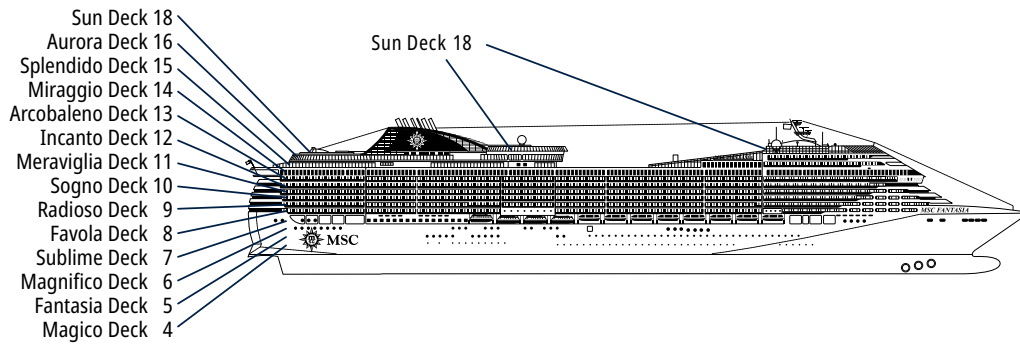

MSC FANTASIA

TECHNICAL SHEET

TECHNICAL CHARACTERISTICS OF THE SHIP

PIAZZA SAN GIORGIO

TECHNICAL CHARACTERISTICS OF THE SHIP

GROSS TONNAGE	137.936
LENGTH / BEAM / HEIGHT	333,30 m / 37,92 m / 67,69 m
SURFACE AREA	450.000 m ² , included 27.000 m ² public area
DECKS	18, included 14 for guests
LIFTS	25, included 15 for guests (2 panoramic and 1 for the MSC Yacht Club)
VOLTAGE (IN CABIN)	110/220 volts
MAXIMUM SPEED	23,64 knots
STABILISERS	Stabilised with 2 fins
NUMBER OF PASSENGERS	4.363
NUMBER OF CABINS	1.637, included 43 for guests with disabilities or reduced mobility
CREW MEMBERS	Approx. 1.370
POOLS	5, included 1 with sliding roof, 1 for children and 1 for the MSC Yacht Club
WHIRLPOOLS	12 whirlpool baths
ENVIRONMENTAL TECHNOLOGY	AWT-Advanced Water Treatment, Energy Saving & Monitoring System, Clean Ship 2