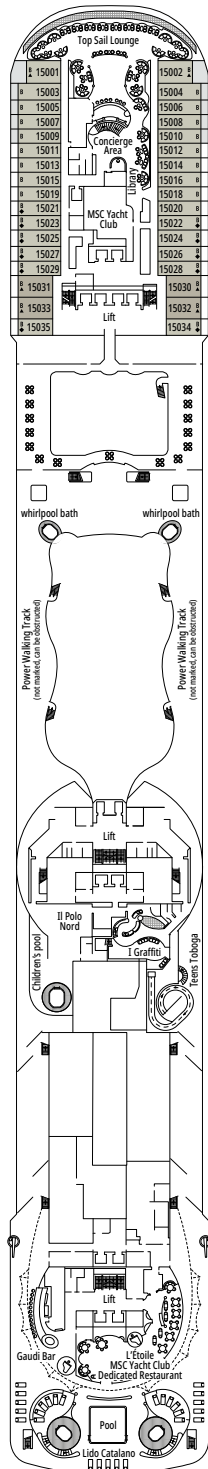

DECK 15
SPLENDIDO