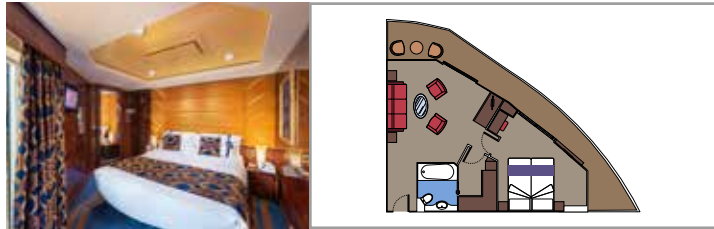

MSC YACHT CLUB ROYAL SUITE YC3

 ≈36
  ≈16
  16
  3

- › Balcony with dining table
- › Separate living area and dining room
- › Walk-in wardrobe

MSC YACHT CLUB EXECUTIVE & FAMILY SUITE YC2

 ≈45-53
  12
  3

- › Panoramic sealed window
- › Sitting area with sofa
- › Walk-in wardrobe