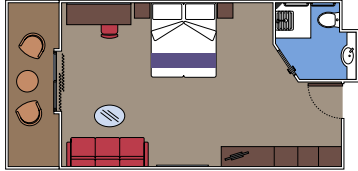

The images are representative only. Size, layout and furniture may vary (within the same cabin category).

 Cabin size (m²)

 Balcony size (m²)

 Deck location

 Accommodating up to

BALCONY

INCLUDED FACILITIES

- Sitting area with sofa
- Comfortable double bed or single beds (on request)
- Bathroom with shower or bathtub, vanity area with hairdryer
- Interactive TV, telephone, safe, minibar and air conditioning
- Wifi connection available (for a fee)

Wifi connection available (for a fee)

DELUXE INTERIOR

IR2

 ≈17  10-13  4

› Medium deck location

DELUXE INTERIOR

IR1

 ≈17  5-9  4

› Low deck location

The images are representative only. Size, layout and furniture may vary (within the same cabin category).

 Cabin size (m²)

 Balcony size (m²)

 Deck location

 Accommodating up to

FACILITIES FOR GUESTS WITH DISABILITIES OR REDUCED MOBILITY

PREMIUM OCEAN VIEW FOR GUESTS WITH DISABILITIES OR REDUCED MOBILITY

MSC YACHT CLUB

Available in:

- › **MSC Yacht Club Deluxe Suite (YC1)**
cabin size ≈35m²; balcony size ≈6m²; deck 16

BALCONY

Available in: