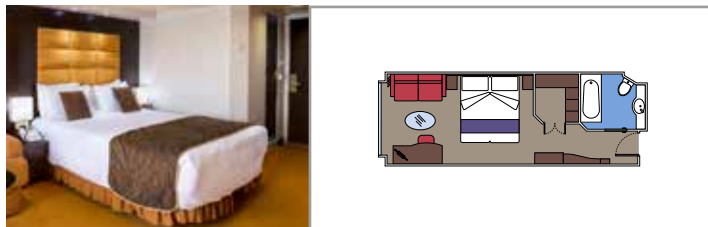

- Some Suites have a panoramic sealed window
- Spacious wardrobe
- Sitting area with sofa
- Comfortable double bed or single beds (on request)
- Bathroom with bathtub, vanity area with hairdryer
- Interactive TV, telephone, safe, minibar and air conditioning
- Wifi connection available (for a fee)

GRAND SUITE AUREA

SX

 ≈38-41
  ≈4-6
  9-11
  4

- > Sitting area with sofa
- > Walk-in wardrobe

PREMIUM SUITE AUREA

SL1

 ≈29-33
  ≈4-6
  10-12
  3

- > Spacious wardrobe

PREMIUM SUITE AUREA WITH SEALED WINDOW

SLS

 ≈25-31
  9-11
  4

- > Sealed panoramic window

DELUXE SUITE AUREA WITH SEALED WINDOW

SRS

 ≈22-23
  10-11
  2

- > Sealed panoramic window

The images are representative only. Size, layout and furniture may vary (within the same cabin category).

 Cabin size (m²)

 Balcony size (m²)

 Deck location

 Accommodating up to

BALCONY

INCLUDED FACILITIES

- Sitting area with sofa
- Comfortable double bed or single beds (on request)
- Bathroom with shower or bathtub, vanity area with hairdryer
- Interactive TV, telephone, safe, minibar and air conditioning
- Wifi connection available (for a fee)