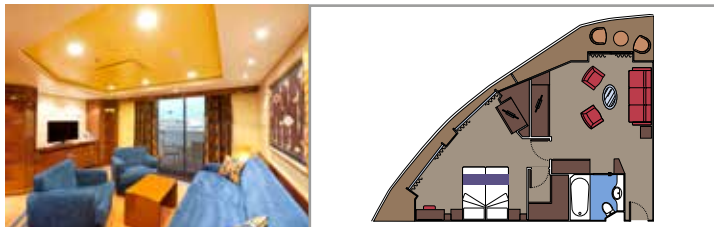

SUITE AUREA

INCLUDED FACILITIES

- Some Suites have a panoramic sealed window
- Spacious wardrobe
- Sitting area with sofa
- Comfortable double bed or single beds (on request)
- Bathroom with bathtub, vanity area with hairdryer
- Interactive TV, telephone, safe, minibar and air conditioning
- Wifi connection available (for a fee)

GRAND SUITE AUREA

SX

≈38-41
≈4-6
9-11
4

- > Sitting area with sofa
- > Walk-in wardrobe