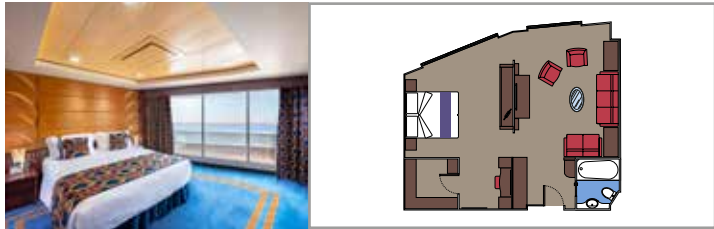

MSC YACHT CLUB ROYAL SUITE YC3

 ≈36
  ≈16
  16
  3

- › Balcony with dining table
- › Separate living area and dining room
- › Walk-in wardrobe

MSC YACHT CLUB EXECUTIVE & FAMILY SUITE YC2

 ≈45-53
  12
  3

- › Panoramic sealed window
- › Sitting area with sofa
- › Walk-in wardrobe

MSC YACHT CLUB GRAND SUITE YCP

 ≈29
  ≈6
  15-16
  3

- › Sitting area with sofa
- › Spacious wardrobe

MSC YACHT CLUB DELUXE SUITE YC1

 ≈23-29
  ≈4-6
  15-16
  3

- › Sitting area with sofa
- › Spacious wardrobe

- Some Suites have a panoramic sealed window
- Spacious wardrobe
- Sitting area with sofa
- Comfortable double bed or single beds (on request)
- Bathroom with bathtub, vanity area with hairdryer
- Interactive TV, telephone, safe, minibar and air conditioning
- Wifi connection available (for a fee)