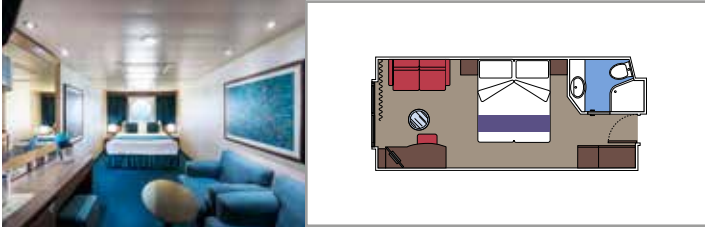

OCEAN VIEW

INCLUDED FACILITIES

- Window with sea view
- Relaxing armchair
- Comfortable double bed or single beds (on request)
- Bathroom with shower, vanity area with hairdryer
- Interactive TV, telephone, safe, minibar and air conditioning
- Wifi connection available (for a fee)

PREMIUM OCEAN VIEW

OL3

≈18
13
2

› High deck location