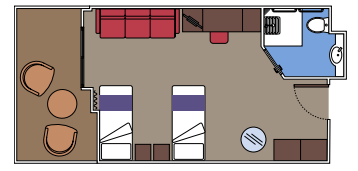

The images are representative only. Size, layout and furniture may vary (within the same cabin category).

 Cabin size (m²)

 Balcony size (m²)

 Deck location

 Accommodating up to

BALCONY

INCLUDED FACILITIES

- Sitting area with sofa
- Comfortable double bed or single beds (on request)
- Bathroom with shower or bathtub, vanity area with hairdryer
- Interactive TV, telephone, safe, minibar and air conditioning
- Wifi connection available (for a fee)

› Low deck location

The images are representative only. Size, layout and furniture may vary (within the same cabin category).

 Cabin size (m²)

 Balcony size (m²)

 Deck location

 Accommodating up to

FACILITIES FOR GUESTS WITH DISABILITIES OR REDUCED MOBILITY

PREMIUM OCEAN VIEW FOR GUESTS WITH DISABILITIES OR REDUCED MOBILITY

MSC YACHT CLUB

Available in:

- › **MSC Yacht Club Deluxe Suite (YC1)**
cabin size ≈35m²; balcony size ≈6m²; deck 16

BALCONY

Available in:

- › **Premium Balcony (BL3)**
cabin size ≈33m²; balcony size ≈6m²; high deck location (deck 12)
- › **Premium Balcony (BL2)**
cabin size ≈33m²; balcony size ≈6m²; medium deck location (deck 10-11)
- › **Premium Balcony (BL1)**
cabin size ≈33-39m²; balcony size ≈6m²; low deck location (deck 8-9)