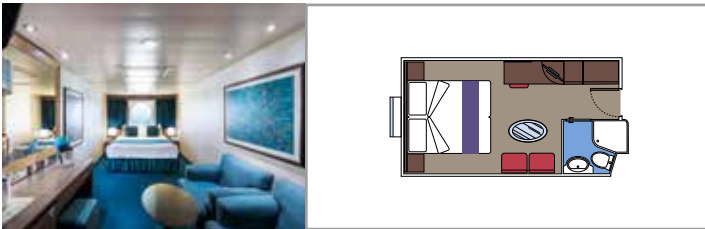

- Some Suites have a panoramic sealed window
- Spacious wardrobe
- Sitting area with sofa
- Comfortable double bed or single beds (on request)
- Bathroom with bathtub, vanity area with hairdryer
- Interactive TV, telephone, safe, minibar and air conditioning
- Wifi connection available (for a fee)

The images are representative only. Size, layout and furniture may vary (within the same cabin category).

 Cabin size (m²)

 Balcony size (m²)

 Deck location

 Accommodating up to

BALCONY

INCLUDED FACILITIES

- Sitting area with sofa
- Comfortable double bed or single beds (on request)
- Bathroom with shower or bathtub, vanity area with hairdryer
- Interactive TV, telephone, safe, minibar and air conditioning
- Wifi connection available (for a fee)

 Balcony size (m²)

 Deck location

 Accommodating up to

OCEAN VIEW

INCLUDED FACILITIES

- Window with sea view
- Relaxing armchair
- Comfortable double bed or single beds (on request)
- Bathroom with shower, vanity area with hairdryer
- Interactive TV, telephone, safe, minibar and air conditioning
- Wifi connection available (for a fee)

PREMIUM OCEAN VIEW

OL1

 ≈18
  5
  4

› Low deck location

The images are representative only. Size, layout and furniture may vary (within the same cabin category).

 Cabin size (m²)

 Balcony size (m²)

 Deck location