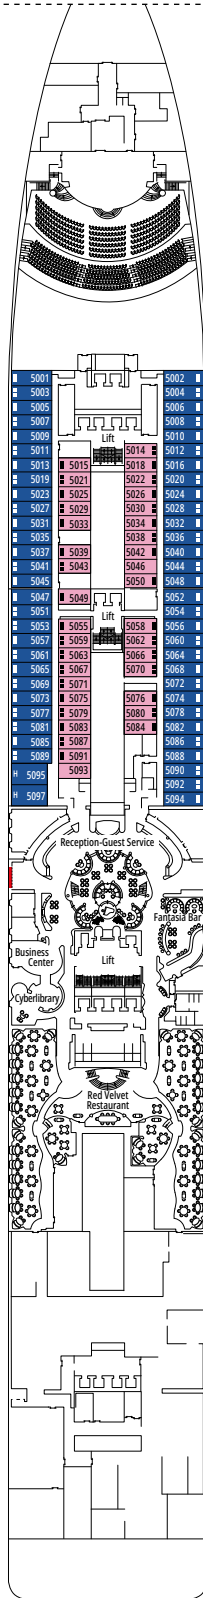

CASINÒ DELLE PALME