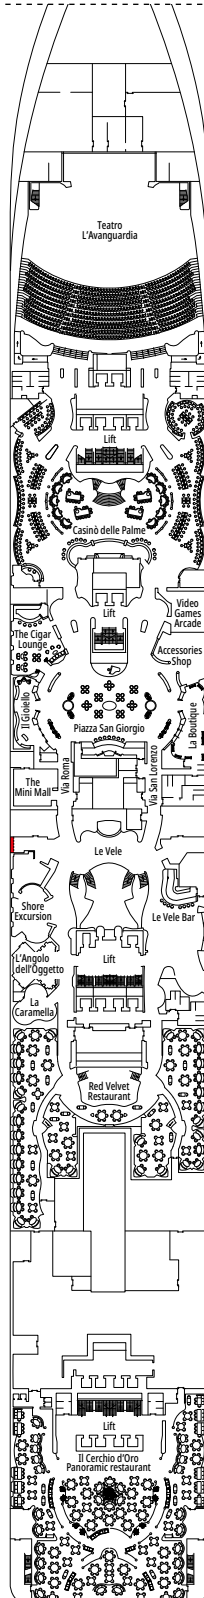

CASINÒ DELLE PALME