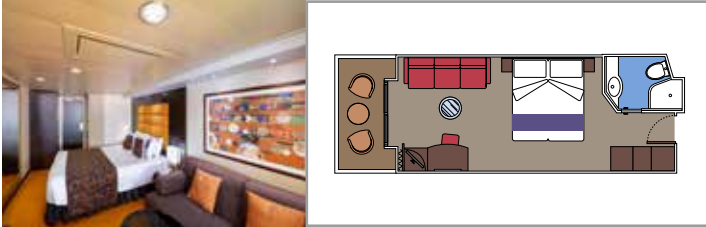

BALCONY

INCLUDED FACILITIES

- Sitting area with sofa
- Comfortable double bed or single beds (on request)
- Bathroom with shower or bathtub, vanity area with hairdryer
- Interactive TV, telephone, safe, minibar and air conditioning
- Wifi connection available (for a fee)

DELUXE BALCONY AUREA BA

BA

≈19
≈4
11-13
4

› Best ship position