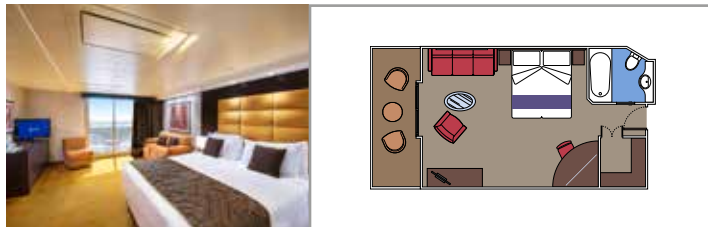

- Some Suites have a panoramic sealed window
- Spacious wardrobe
- Sitting area with sofa
- Comfortable double bed or single beds (on request)
- Bathroom with bathtub, vanity area with hairdryer
- Interactive TV, telephone, safe, minibar and air conditioning
- Wifi connection available (for a fee)

GRAND SUITE AUREA

SX

 ≈38-41
  ≈4-6
  9-11
  4

- > Sitting area with sofa
- > Walk-in wardrobe

PREMIUM SUITE AUREA

SL1

 ≈29-33
  ≈4-6
  10-12
  3

- > Spacious wardrobe

The images are representative only. Size, layout and furniture may vary (within the same cabin category).

 Cabin size (m²)

 Balcony size (m²)

 Deck location

 Accommodating up to

BALCONY

INCLUDED FACILITIES

- Sitting area with sofa
- Comfortable double bed or single beds (on request)
- Bathroom with shower or bathtub, vanity area with hairdryer
- Interactive TV, telephone, safe, minibar and air conditioning
- Wifi connection available (for a fee)

 Balcony size (m²)

 Deck location

 Accommodating up to

OCEAN VIEW

INCLUDED FACILITIES

- Window with sea view
- Relaxing armchair
- Comfortable double bed or single beds (on request)
- Bathroom with shower, vanity area with hairdryer
- Interactive TV, telephone, safe, minibar and air conditioning
- Wifi connection available (for a fee)