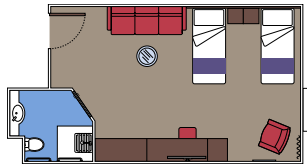

OCEAN VIEW

Available in:

- › **Premium Ocean View (OL1)**
  cabin size ≈32m²; low deck location (deck 5)