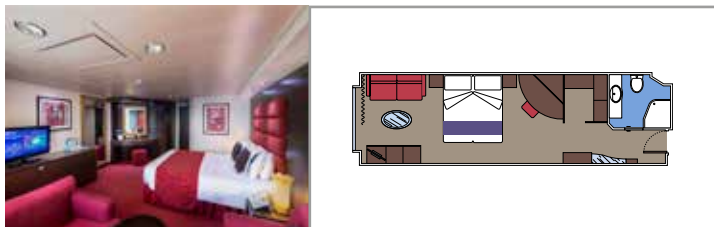

PREMIUM SUITE AUREA WITH SEALED WINDOW

SLS

≈25-31
9-11
4

- > Sealed panoramic window