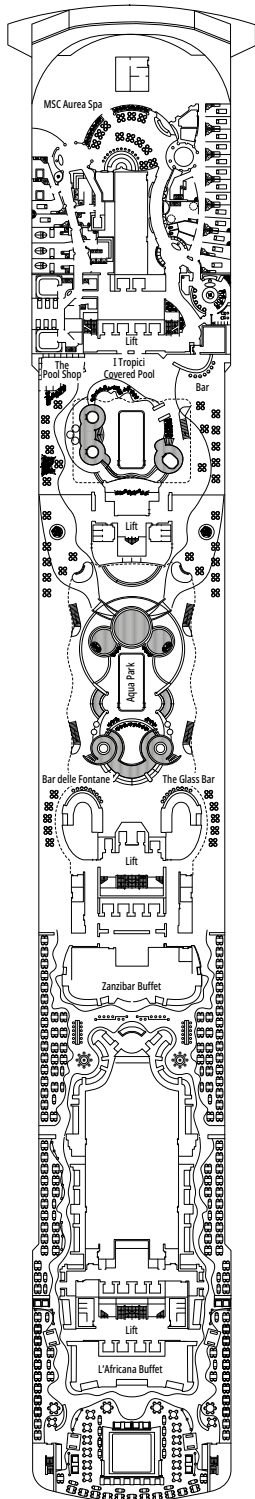

The images are representative only. Size, layout and furniture may vary (within the same cabin category).

 Cabin size (m²)

 Balcony size (m²)

 Deck location

 Accommodating up to

SUITE AUREA

INCLUDED FACILITIES

The images are representative only. Size, layout and furniture may vary (within the same cabin category).

 Cabin size (m²)

 Balcony size (m²)

 Deck location

 Accommodating up to

BALCONY

INCLUDED FACILITIES

- Sitting area with sofa
- Comfortable double bed or single beds (on request)
- Bathroom with shower or bathtub, vanity area with hairdryer
- Interactive TV, telephone, safe, minibar and air conditioning
- Wifi connection available (for a fee)

The images are representative only. Size, layout and furniture may vary (within the same cabin category).

FACILITIES FOR GUESTS WITH DISABILITIES OR REDUCED MOBILITY

Cabin door width	81,5 cm
Bathroom door width	90 cm
Size of cabin (floor space)	from ≈ 20 to ≈ 33 m ²
Size of bathroom	4,1 m ²
Is there a fold-down seat in the shower?	Yes
Height of seat from the floor	44 cm
Does the WC seat have grab rails?	Yes
Are wheelchairs available on board?	In limited numbers*
Are all decks/public areas accessible?	Yes
Are all lifeboats wheelchair-accessible?	No**
Do the lifts have deck indicators?	Visual, Audio & Braille
Can severely visually impaired/blind guests be catered for on the cruise?	Only with full-time carer

MANHATTAN BAR

DECK 9
RADIO SO

DECK 10
SOGNO

DECK 11
MERAVIGLIA

DECK 12
INCANTO

DECK 13
ARCOBALENO

4D CINEMA

CONCERGE AREA