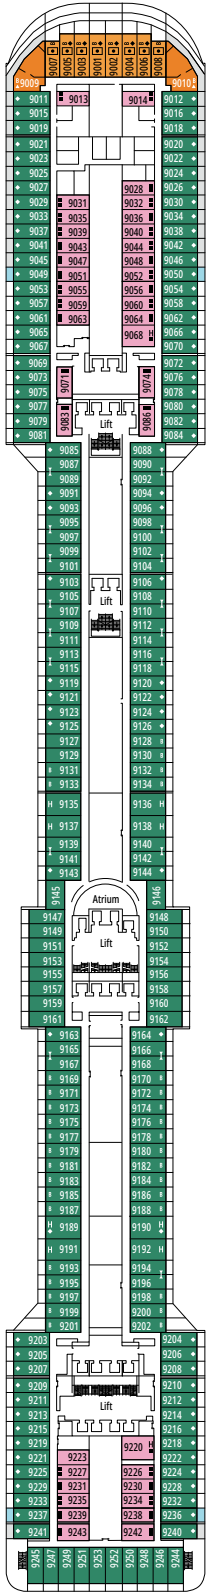

PIAZZA SAN GIORGIO