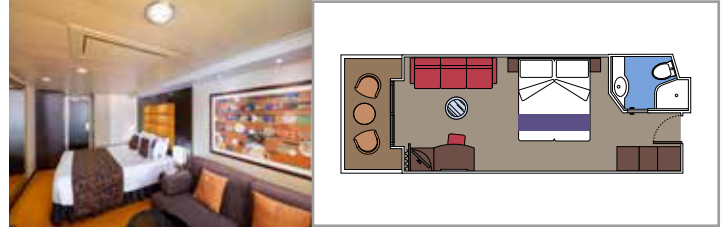

PREMIUM BALCONY BL3

BL3

≈19
≈4
12-13
4

› High deck location