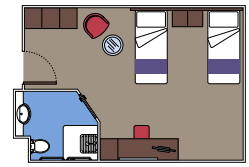

INTERIOR

Available in:

- › **Deluxe Interior (IR2)**
  cabin size ≈25m²; medium deck location (deck 10-12)
- › **Deluxe Interior (IR1)**
  cabin size ≈25m²; low deck location (deck 8-9)

The images are representative only. Size, layout and furniture may vary (within the same cabin category).

FACILITIES FOR GUESTS WITH DISABILITIES OR REDUCED MOBILITY

Cabin door width	81,5 cm
Bathroom door width	90 cm
Size of cabin (floor space)	from ≈ 20 to ≈ 33 m²
Size of bathroom	4,1 m²
Is there a fold-down seat in the shower?	Yes
Height of seat from the floor	44 cm
Does the WC seat have grab rails?	Yes
Are wheelchairs available on board?	In limited numbers*
Are all decks/public areas accessible?	Yes
Are all lifeboats wheelchair-accessible?	No**
Do the lifts have deck indicators?	Visual, Audio & Braille
Can severely visually impaired/blind guests be catered for on the cruise?	Only with full-time carer

* Only for embarkation, disembarkation and emergencies.

** In the event of an emergency, dedicated personnel will help guests with disabilities or reduced mobility to board lifeboats.