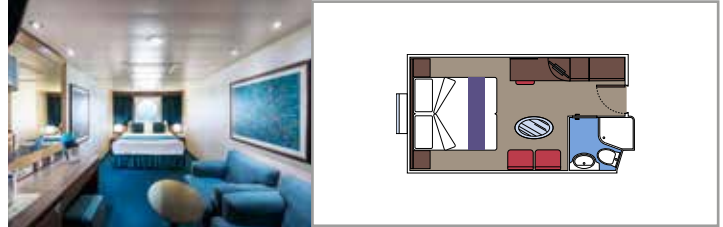

PREMIUM OCEAN VIEW

OL2

≈18
8
4

› Medium deck location