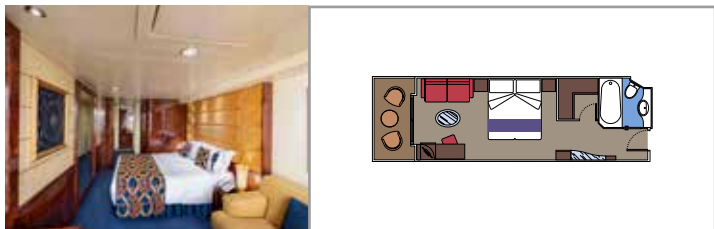

MSC YACHT CLUB ROYAL SUITE YC3

 ≈36
  ≈16
  16
  3

- › Balcony with dining table
- › Separate living area and dining room
- › Walk-in wardrobe

MSC YACHT CLUB EXECUTIVE & FAMILY SUITE YC2

 ≈45-53
  12
  3

- › Panoramic sealed window
- › Sitting area with sofa
- › Walk-in wardrobe

MSC YACHT CLUB GRAND SUITE YCP

 ≈29
  ≈6
  15-16
  3

- › Sitting area with sofa
- › Spacious wardrobe

MSC YACHT CLUB DELUXE SUITE YC1

 ≈23-29
  ≈4-6
  15-16
  3

- › Sitting area with sofa
- › Spacious wardrobe

- Some Suites have a panoramic sealed window
- Spacious wardrobe
- Sitting area with sofa
- Comfortable double bed or single beds (on request)
- Bathroom with bathtub, vanity area with hairdryer
- Interactive TV, telephone, safe, minibar and air conditioning
- Wifi connection available (for a fee)

The images are representative only. Size, layout and furniture may vary (within the same cabin category).

 Cabin size (m²)

 Balcony size (m²)

 Deck location

 Accommodating up to

BALCONY

INCLUDED FACILITIES

- Sitting area with sofa
- Comfortable double bed or single beds (on request)
- Bathroom with shower or bathtub, vanity area with hairdryer
- Interactive TV, telephone, safe, minibar and air conditioning
- Wifi connection available (for a fee)