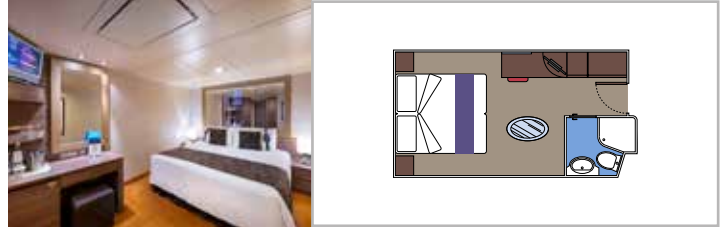

- Some Suites have a panoramic sealed window
- Spacious wardrobe
- Sitting area with sofa
- Comfortable double bed or single beds (on request)
- Bathroom with bathtub, vanity area with hairdryer
- Interactive TV, telephone, safe, minibar and air conditioning
- Wifi connection available (for a fee)

The images are representative only. Size, layout and furniture may vary (within the same cabin category).

 Cabin size (m²)

 Balcony size (m²)

 Deck location

 Accommodating up to

BALCONY

INCLUDED FACILITIES

- Sitting area with sofa
- Comfortable double bed or single beds (on request)
- Bathroom with shower or bathtub, vanity area with hairdryer
- Interactive TV, telephone, safe, minibar and air conditioning
- Wifi connection available (for a fee)

 Accommodating up to

INTERIOR

INCLUDED FACILITIES

Comfortable double bed or single beds (on request)

Bathroom with shower, vanity area with hairdryer

Interactive TV, telephone, safe, minibar and air conditioning

Wifi connection available (for a fee)

DELUXE INTERIOR

IR2

 ≈17  10-13  4

› Medium deck location

DELUXE INTERIOR

IR1

 ≈17  5-9  4