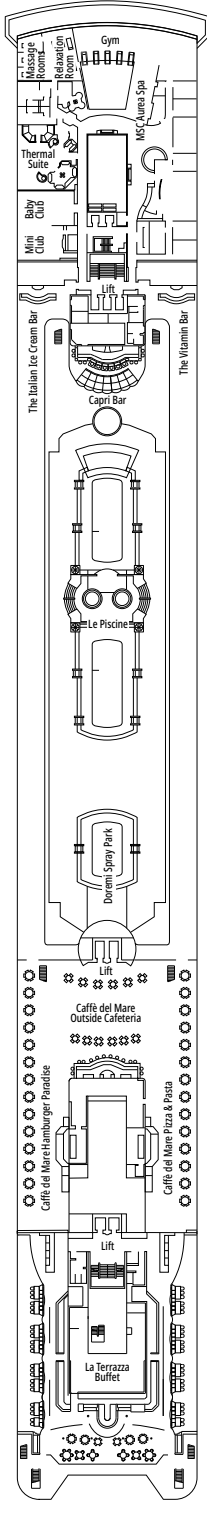

DECK 11
DEBUSSY