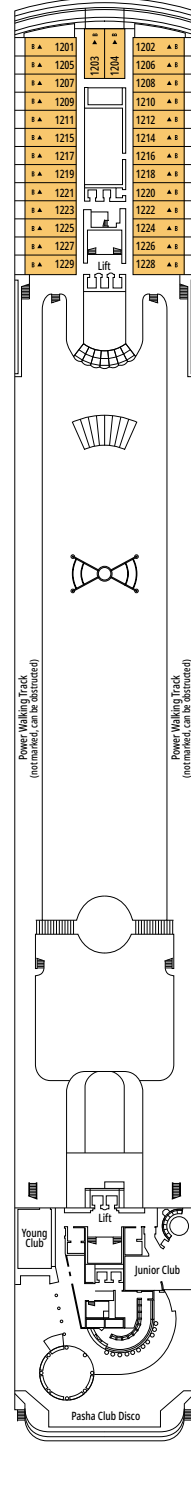

DECK 12
BIZET