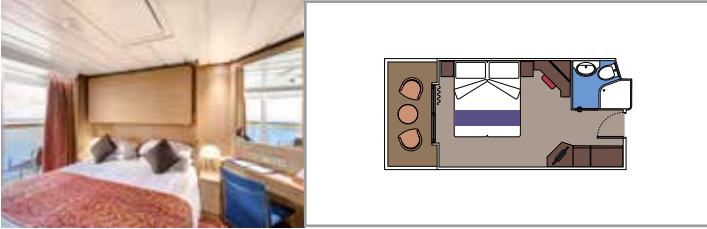

INCLUDED FACILITIES

- Sitting area with sofa
- Spacious wardrobe
- Comfortable double or single beds (on request)
- Bathroom with bathtub, vanity area with hairdryer
- Interactive TV, telephone, safe, minibar and air conditioning
- Wifi connection available (for a fee)

 Balcony size (m²)

 Deck location

 Accommodating up to

BALCONY

INCLUDED FACILITIES

Comfortable double or single beds (on request)

Bathroom with shower, vanity area with hairdryer

Interactive TV, telephone, safe, minibar and air conditioning

Wifi connection available (for a fee)

JUNIOR BALCONY

BM1

 ≈13  ≈3  9-10  3

The images are representative only. Size, layout and furniture may vary (within the same cabin category).

 Cabin size (m²)

 Balcony size (m²)

 Deck location

 Accommodating up to

OCEAN VIEW

INCLUDED FACILITIES

- Window with sea view
- Relaxing armchair
- Comfortable double or single beds (on request)
- Bathroom with shower, vanity area with hairdryer
- Interactive TV, telephone, safe, minibar and air conditioning
- Wifi connection available (for a fee)